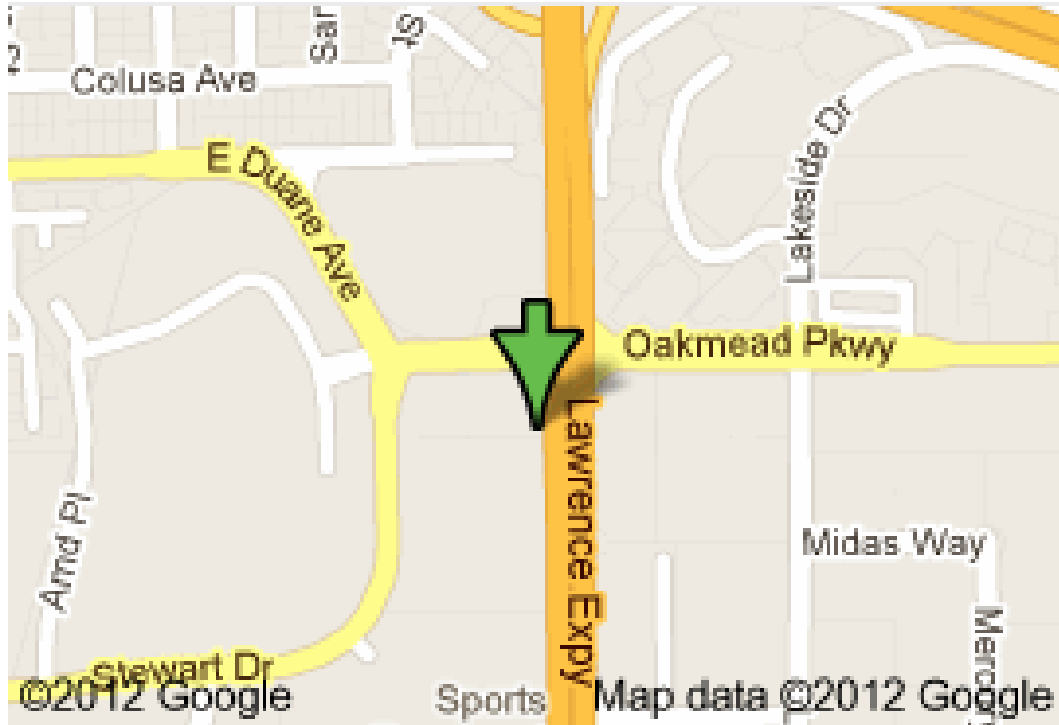

Campus Directions:

595 Lawrence Expressway

Sunnyvale, CA 94085

Tel: 408-481-9988

[Google map](#)

55 Bus line's map

http://www.vta.org/schedules/SC_55.html